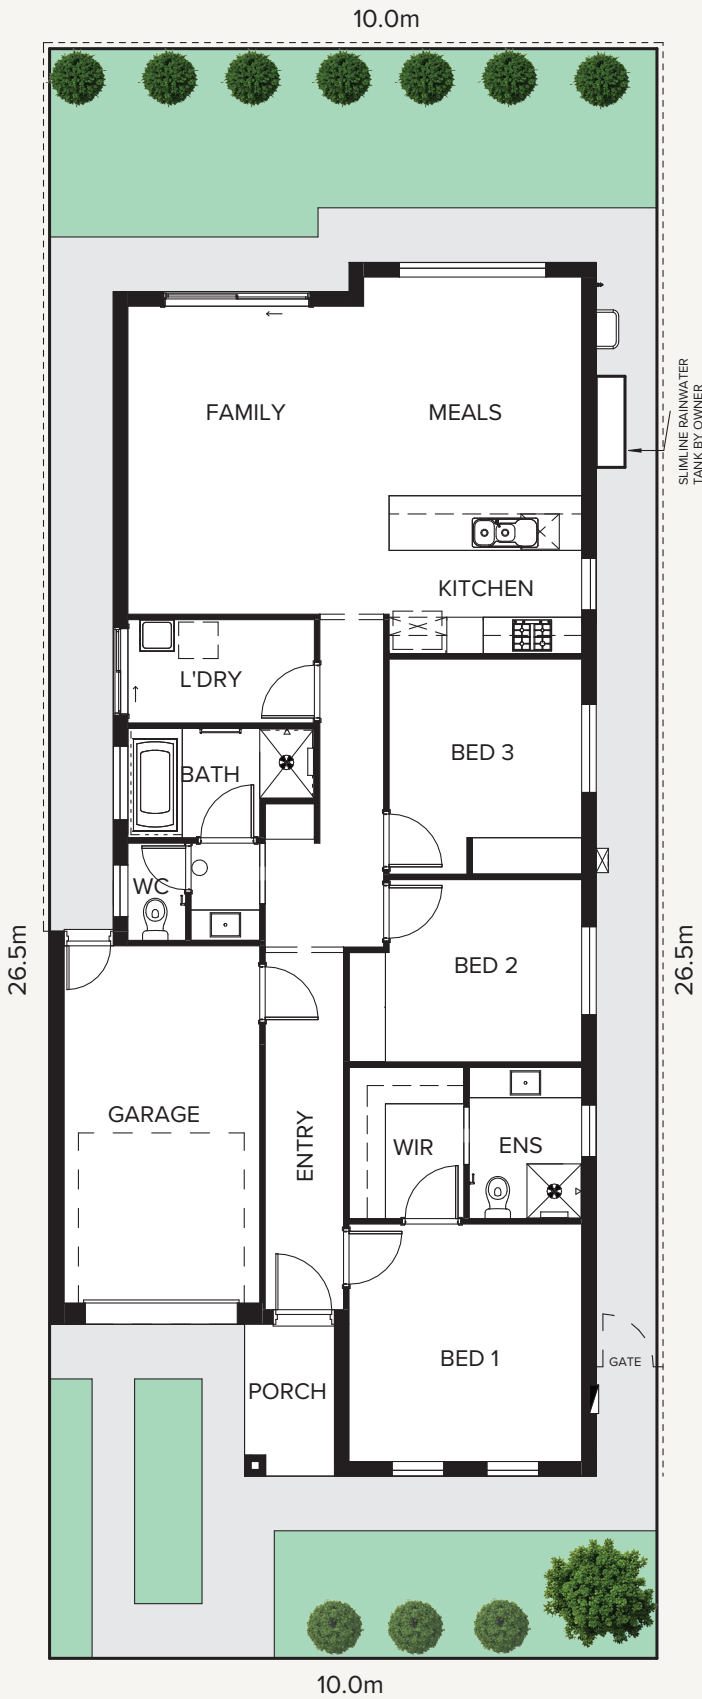

Don't miss your chance to secure a Torrens Titled home in this highly sought-after neighbourhood.

Fairmont*first*

Lot 12

Tahlia Court, Parafield Gardens

265m²

3 2 1

*Illustration purposes only

Living	132.86m ²
Porch	3.70m ²
Garage	21.81m ²
Total	158.37 m²

Lot 12

Last remaining

Specifications

Tahlia Rise features a selection of beautifully designed 2 and 3 bedroom homes, crafted to offer both comfort and style.

The first release at Tahlia Rise includes a range of floorplans to select from.